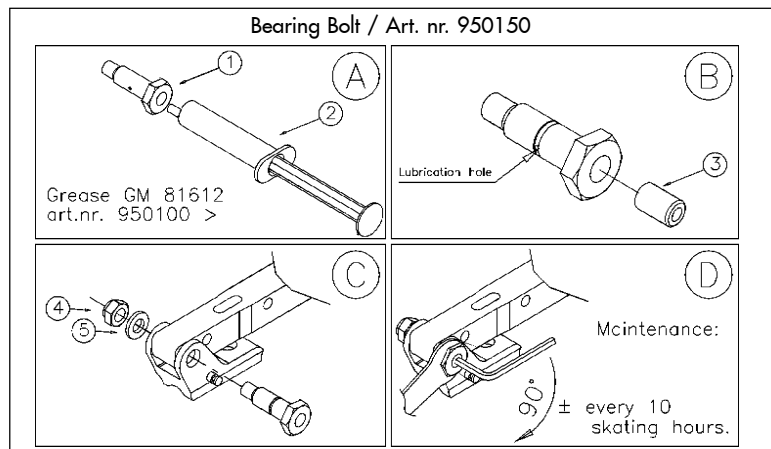

Mounting Instructions FINN GOLD SET for the Raps AMV Blade

FINN ACCESSORIES

Art.nr.	Description	
950100	5 cc Grease GM 81612	(standard)
950111	Mounting set for Raps boot [M5]	(standard)
950112	Mounting set boot 1/4" thread	(option)
950113	Mounting set boot M6 thread	(option)
950114	Excentric adjust set	(option)
950116	FINN Side adjust set, h: 6 mm	(option)
950118	Side adjust set M5 [Raps]	(option)
950120	Rubber shock bumper set	(standard)
950121	Spring pin set and 7 mm key	(standard)
950130	Standard spring set [100%]	(standard)
950131	Sprint spring set [130%]	(option)
950132	Spring set [75%]	(option)
950133	Marathon spring set [115%]	(option)
950145	Mounting set Raps AMV blade	(standard)
950150	Bearing bolt with build-in grease system + 5 cc grease GM 81612	(standard)
950162	Start mechanism Left complete	(option)
950166	Lock mechanism [2 pcs.]	(option)
950170	Start mechanism Right complete	(option)

Item	Qty.	Partname/assembly
1	2	Hinge Raps AMV
2	6	M5x10 Hexagon
3	6	M5 Spring washer
4	2	Wedge 18.8 mm
5	2	M3x20 Hexagon
6	2	Wedge holder Raps
7	2	Bearing bolt
8	2	M6 Nyloc nut
9	2	M6 Plain washer
10	1	Frame assembly left
11	1	Frame assembly right
12	4	Spring pin frame
13	4	Spring pin hinge
14	4	Spring standard (100%)
15	4	M5 Plain washer
16	4	M5x18 Hexagon