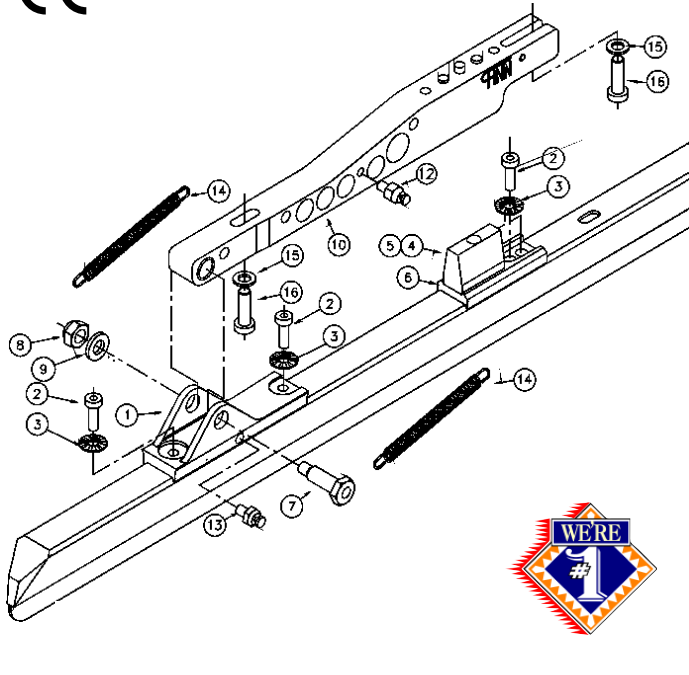

Montagevoorschrift FINN GOLD SET voor de Raps AMV Buis

FINN ACCESSOIRES

Art.nr.	Omschrijving	
950100	5 cc Vet GM 81612	(standaard)
950111	Montageset v. Raps schoen [M5]	(standaard)
950112	Montageset schoen 1/4" draad	(optie)
950113	Montageset schoen M6 draad	(optie)
950114	Excentrisch verstelbare set	(optie)
950116	FINN zijverstelling set, h: 6 mm	(optie)
950118	Zijverstelling set M5 [Raps]	(optie)
950120	Rubber damping set	(standaard)
950121	Veerhouder + 7 mm sleutel	(standaard)
950130	Veer [100%] 4 stuks	(standaard)
950131	Sprint veer [130%] 4 stuks	(optie)
950132	Veer [75%] 4 stuks	(optie)
950133	Marathon veer [115%] 4 stuks	(optie)
950145	Montageset Raps AMV buis	(standaard)
950150	Lagerbout met ingebouwd smeersysteem + 5 cc vet GM 81612	(standaard)
950162	Start mechanisme links, compleet	(optie)
950166	Slot mechanisme [2 stuks]	(optie)
950170	Start mechanisme rechts, compleet	(optie)

Nr.	Aantal	Onderdeel/montage
1	2	Scharnier Raps AMV
2	6	M5x10 Binnenzeskant
3	6	M5 Borgring
4	2	Opvang blokje 18.8 mm
5	2	M3x20 Binnenzeskant
6	2	Houder Raps
7	2	Lagerbout
8	2	M6 Nyloc moer
9	2	M6 Sluistring
10	1	Frame links
11	1	Frame rechts
12	4	Veer frame
13	4	Veer scharnier
14	4	Standaard veer (100%)
15	4	M5 Sluistring
16	4	M5x18 Binnenzeskant