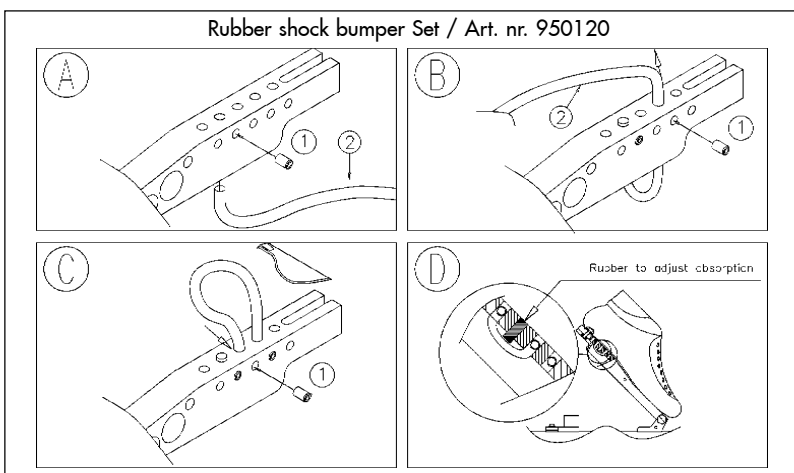

Mounting Instructions FINN GOLD SET for the Raps AMV Blade

FINN ACCESSORIES

Art.nr.	Description	
950100	5 cc Grease GM 81612	(standard)
950111	Mounting set for Raps boot [M5]	(standard)
950112	Mounting set boot 1/4" thread	(option)
950113	Mounting set boot M6 thread	(option)
950114	Excentric adjust set	(option)
950116	FINN Side adjust set, h: 6 mm	(option)
950118	Side adjust set M5 [Raps]	(option)
950120	Rubber shock bumper set	(standard)
950121	Spring pin set and 7 mm key	(standard)
950130	Standard spring set [100%]	(standard)
950131	Sprint spring set [130%]	(option)
950132	Spring set [75%]	(option)
950133	Marathon spring set [115%]	(option)
950145	Mounting set Raps AMV blade	(standard)
950150	Bearing bolt with build-in grease system + 5 cc grease GM 81612	(standard)
950162	Start mechanism Left complete	(option)
950166	Lock mechanism [2 pcs.]	(option)
950170	Start mechanism Right complete	(option)

Item	Qty.	Partname/assembly
1	2	Hinge Raps AMV
2	6	M5x10 Hexagon
3	6	M5 Spring washer
4	2	Wedge 18.8 mm
5	2	M3x20 Hexagon
6	2	Wedge holder Raps
7	2	Bearing bolt
8	2	M6 Nyloc nut
9	2	M6 Plain washer
10	1	Frame assembly left
11	1	Frame assembly right
12	4	Spring pin frame
13	4	Spring pin hinge
14	4	Spring standard (100%)
15	4	M5 Plain washer
16	4	M5x18 Hexagon