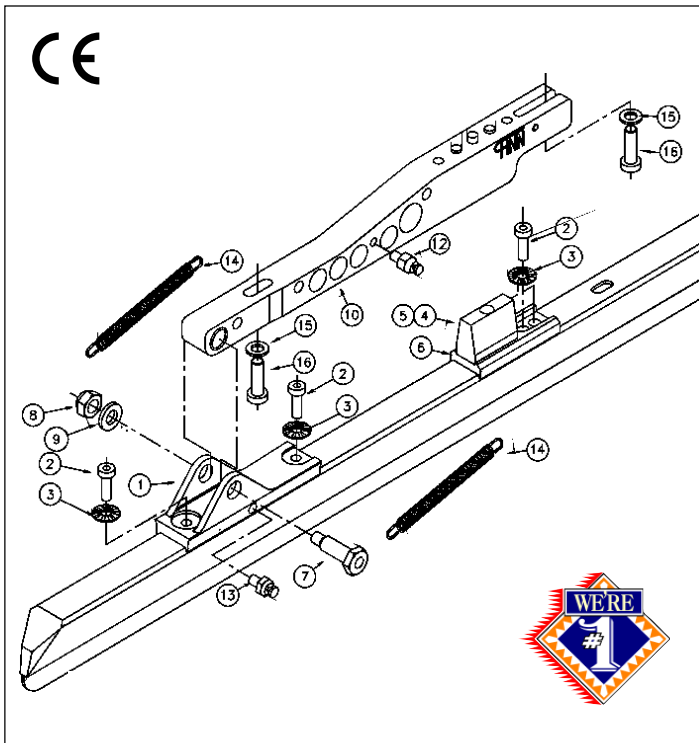

Mounting Instructions FINN GOLD SET for the Raps AMV Blade

FINN ACCESSORIES

Art.nr.	Description	
950100	5 cc Grease GM 81612	(standard)
950111	Mounting set for Raps boot [M5]	(standard)
950112	Mounting set boot 1/4" thread	(option)
950113	Mounting set boot M6 thread	(option)
950114	Excentric adjust set	(option)
950116	FINN Side adjust set, h: 6 mm	(option)
950118	Side adjust set M5 [Raps]	(option)
950120	Rubber shock bumper set	(standard)
950121	Spring pin set and 7 mm key	(standard)
950130	Standard spring set [100%]	(standard)
950131	Sprint spring set [130%]	(option)
950132	Spring set [75%]	(option)
950133	Marathon spring set [115%]	(option)
950145	Mounting set Raps AMV blade	(standard)
950150	Bearing bolt with build-in grease system + 5 cc grease GM 81612	(standard)
950162	Start mechanism Left complete	(option)
950166	Lock mechanism [2 pcs.]	(option)
950170	Start mechanism Right complete	(option)

Item	Qty.	Partname/assembly
1	2	Hinge Raps AMV
2	6	M5x10 Hexagon
3	6	M5 Spring washer
4	2	Wedge 18.8 mm
5	2	M3x20 Hexagon
6	2	Wedge holder Raps
7	2	Bearing bolt
8	2	M6 Nyloc nut
9	2	M6 Plain washer
10	1	Frame assembly left
11	1	Frame assembly right
12	4	Spring pin frame
13	4	Spring pin hinge
14	4	Spring standard (100%)
15	4	M5 Plain washer
16	4	M5x18 Hexagon